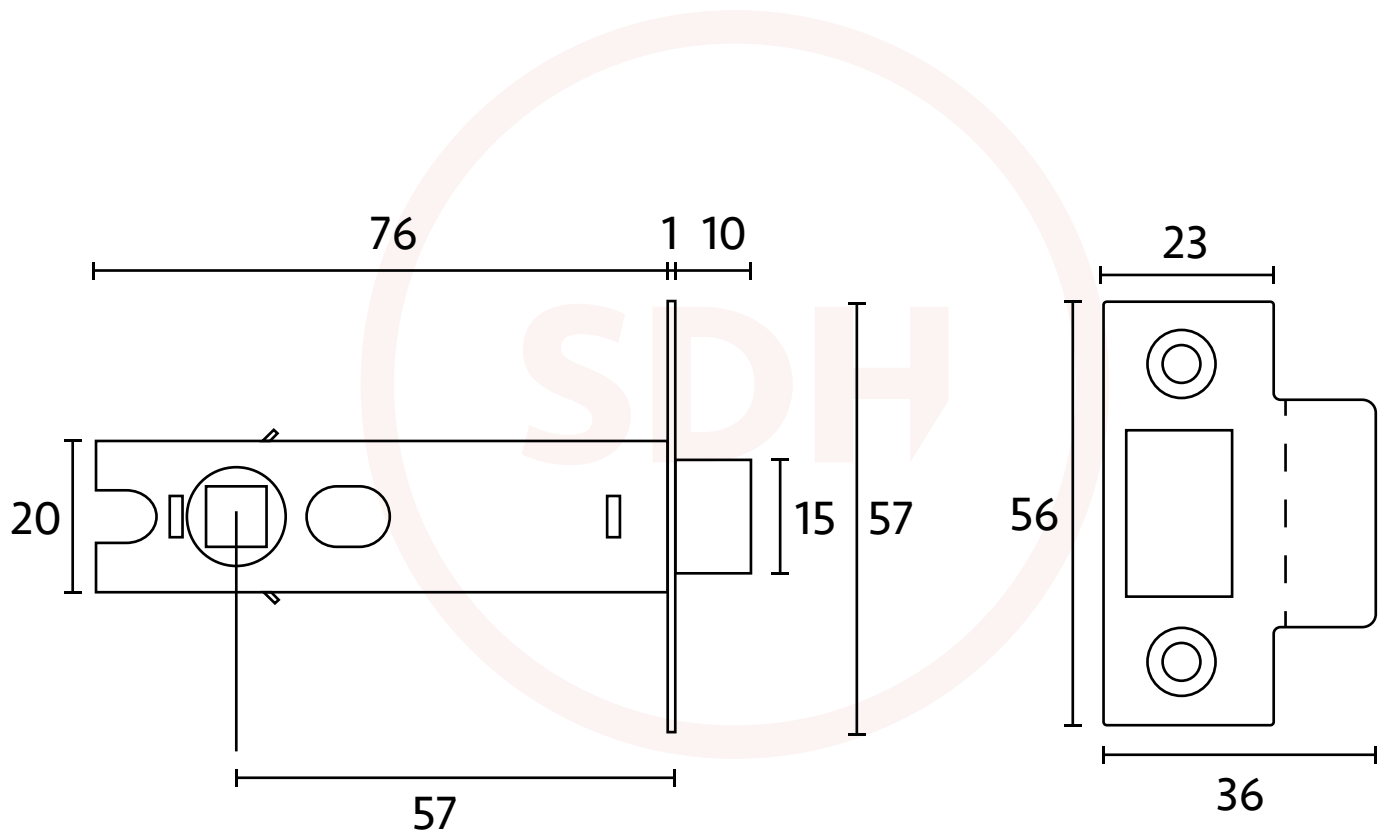

# Tubular Latch 76mm (57mm Backset)

SASH + DOOR  
HARDWARE