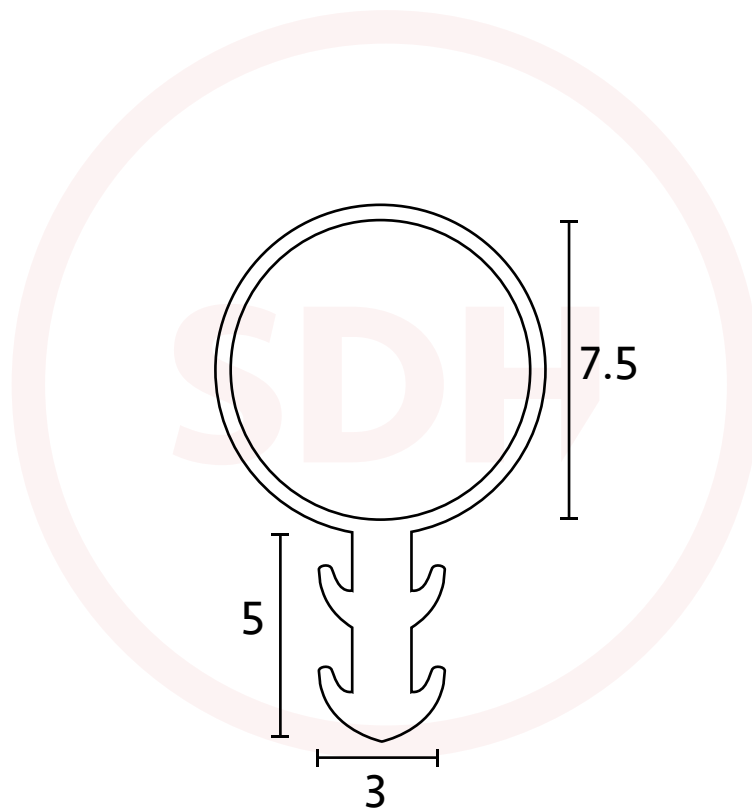

Tubex 7.5mm Bubble Seal

SASH + DOOR
HARDWARE