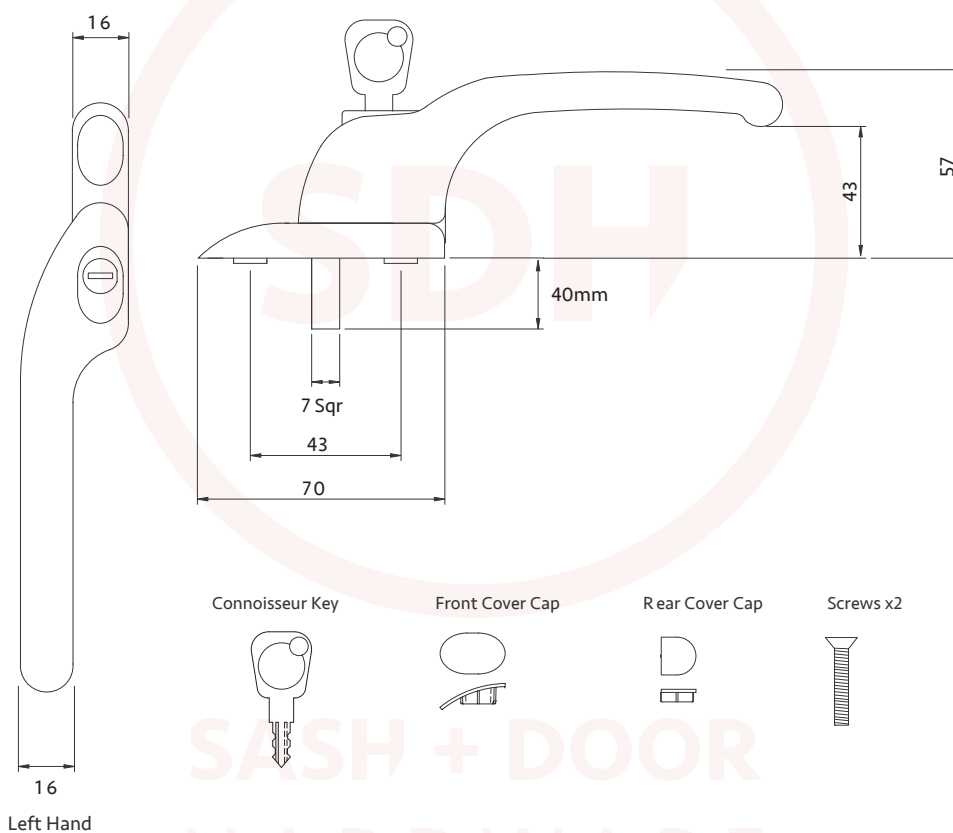

Timber Series Connoisseur MK2 Locking Espag Window Handle - Left Hand

SASH + DOOR
HARDWARE