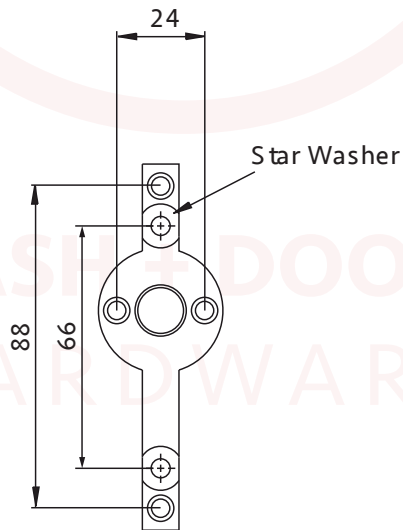

# Timber Series Victorian Urn Knocker

Fixing Bracket