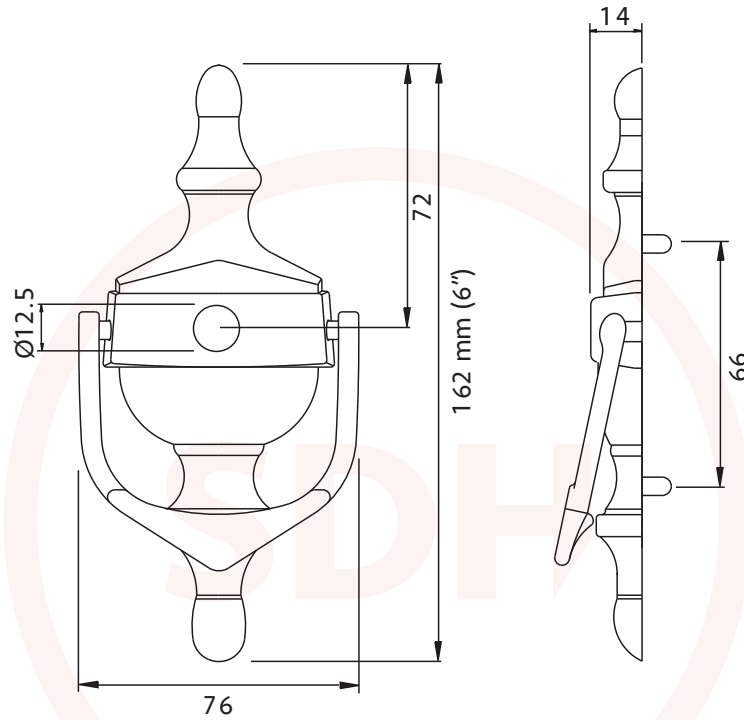

# Timber Series Victorian Urn Knocker

Fixing Bracket