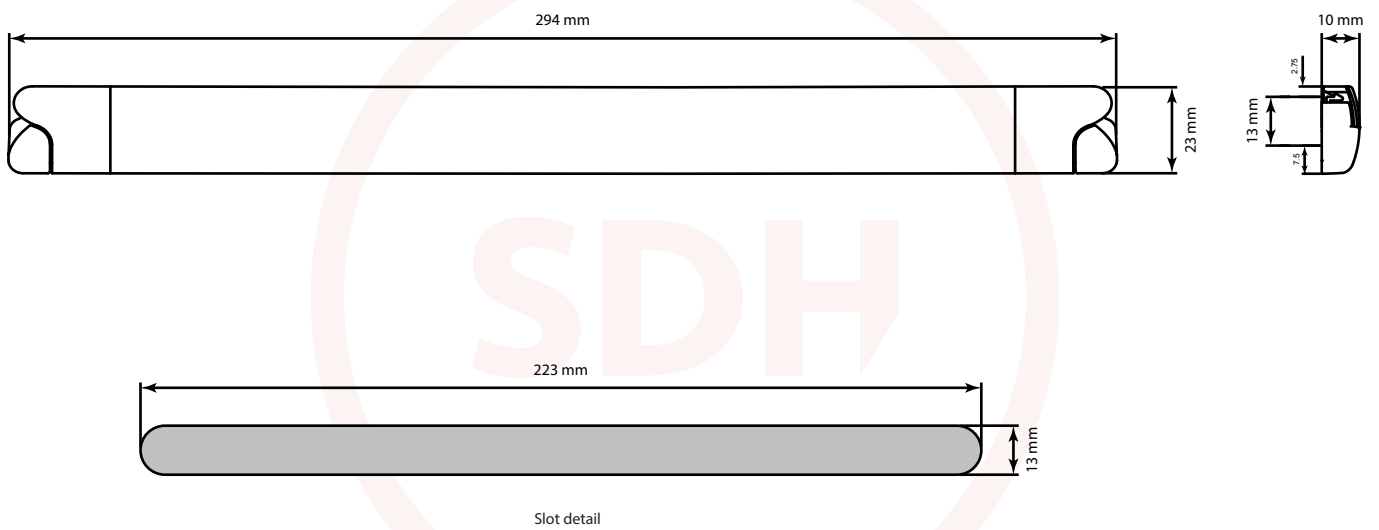

Titon SF Xtra SFX13 Aluminium Trickle Vent 2500EA (294mm)

SASH + DOOR
HARDWARE