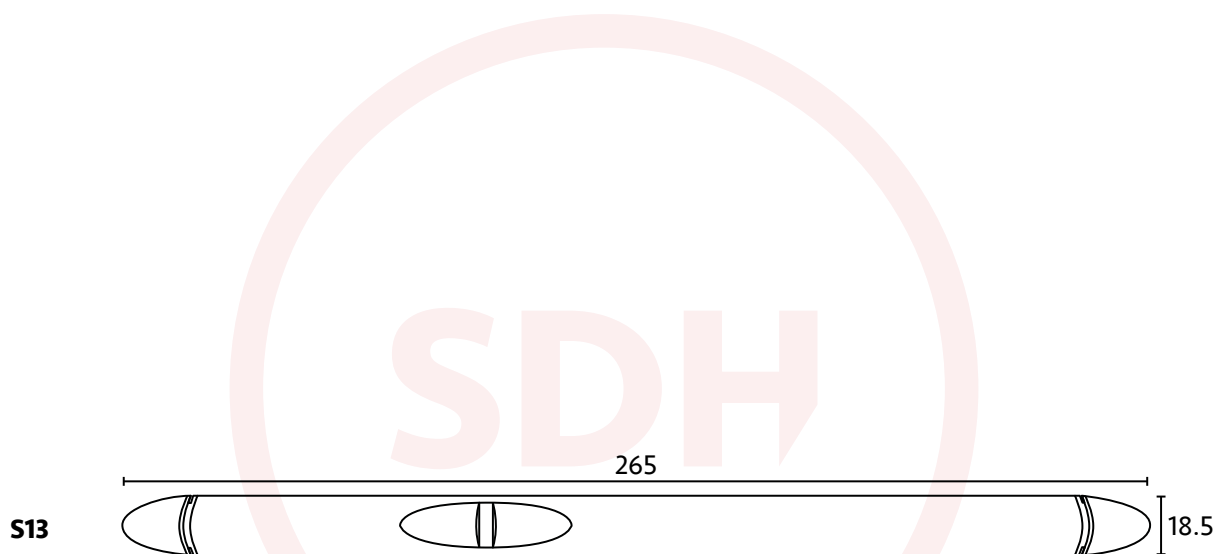

## Technical Details

---

### Trimvent Select S13

- Surface mounted vent
- Sleek design
- Available in Brown or White
- Easy operation
- Overall slot size: 223 x 13mm
- Equivalent area airflow: 4600mm<sup>2</sup>

SASH + DOOR  
HARDWARE