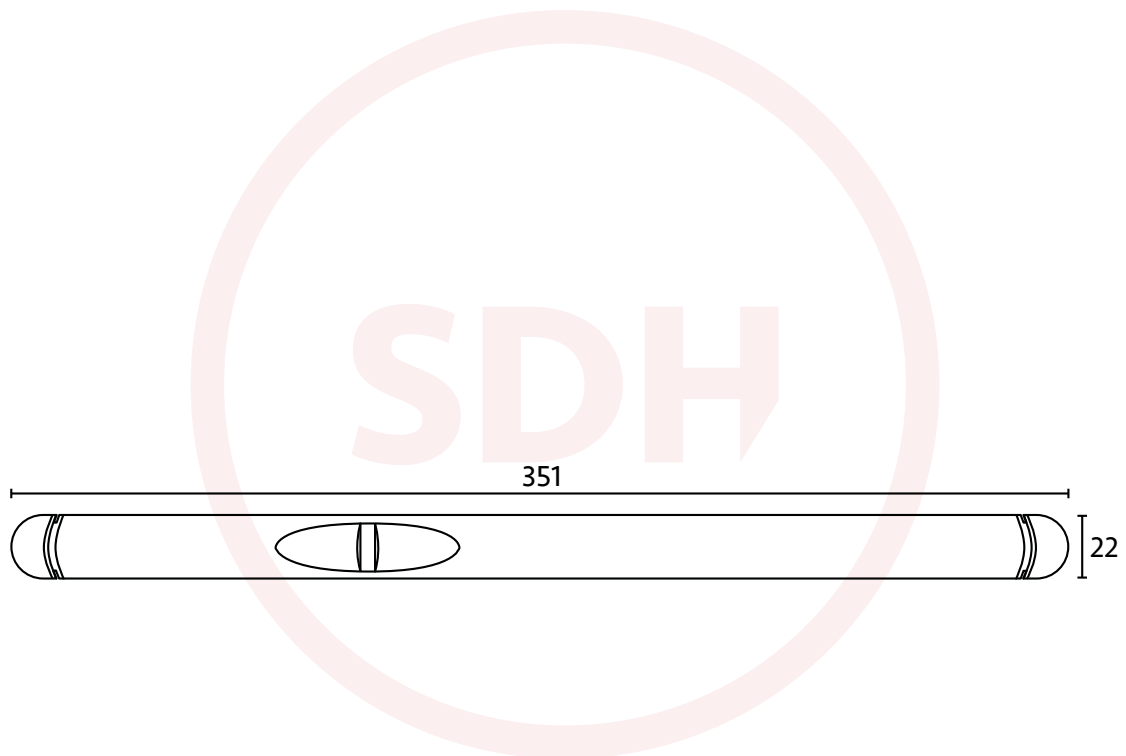

Technical Details

Trimvent Select XR16

- Flush fit recessed vent
- Sleek design
- Available in Brown or White
- Easy operation
- Product length: 351 x 22mm
- Overall slot size: 312 x 16mm (22mm recess)

SASH + DOOR
HARDWARE