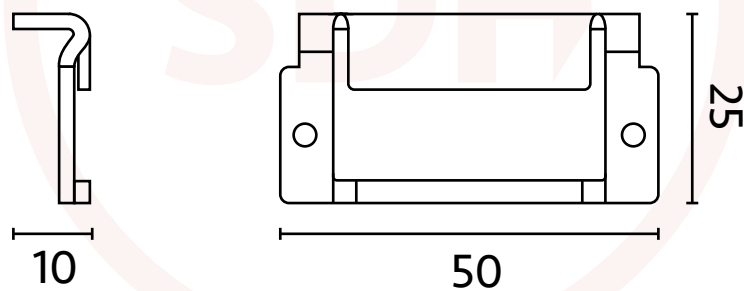

Viper Rebated Latch Strike

SASH + DOOR
HARDWARE