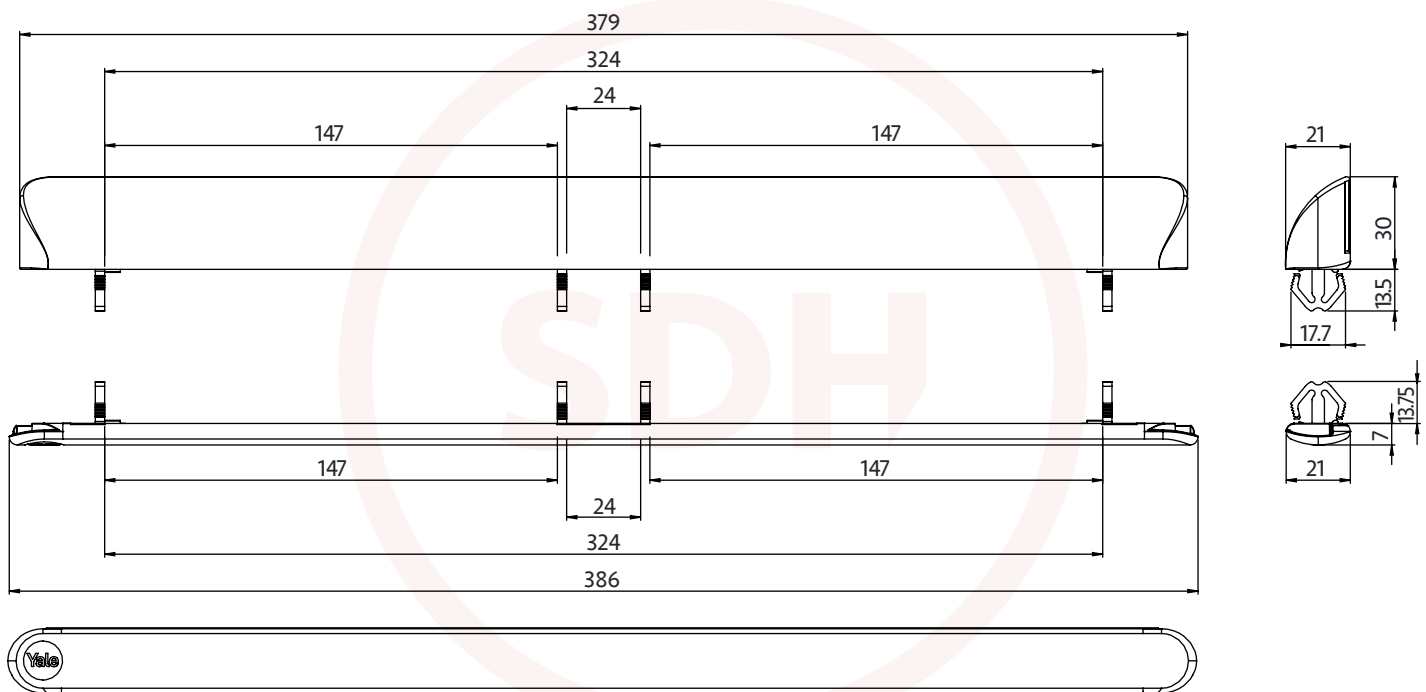

Yale SlimVent Window Vent 4000EA

4000EA

Routing Detail