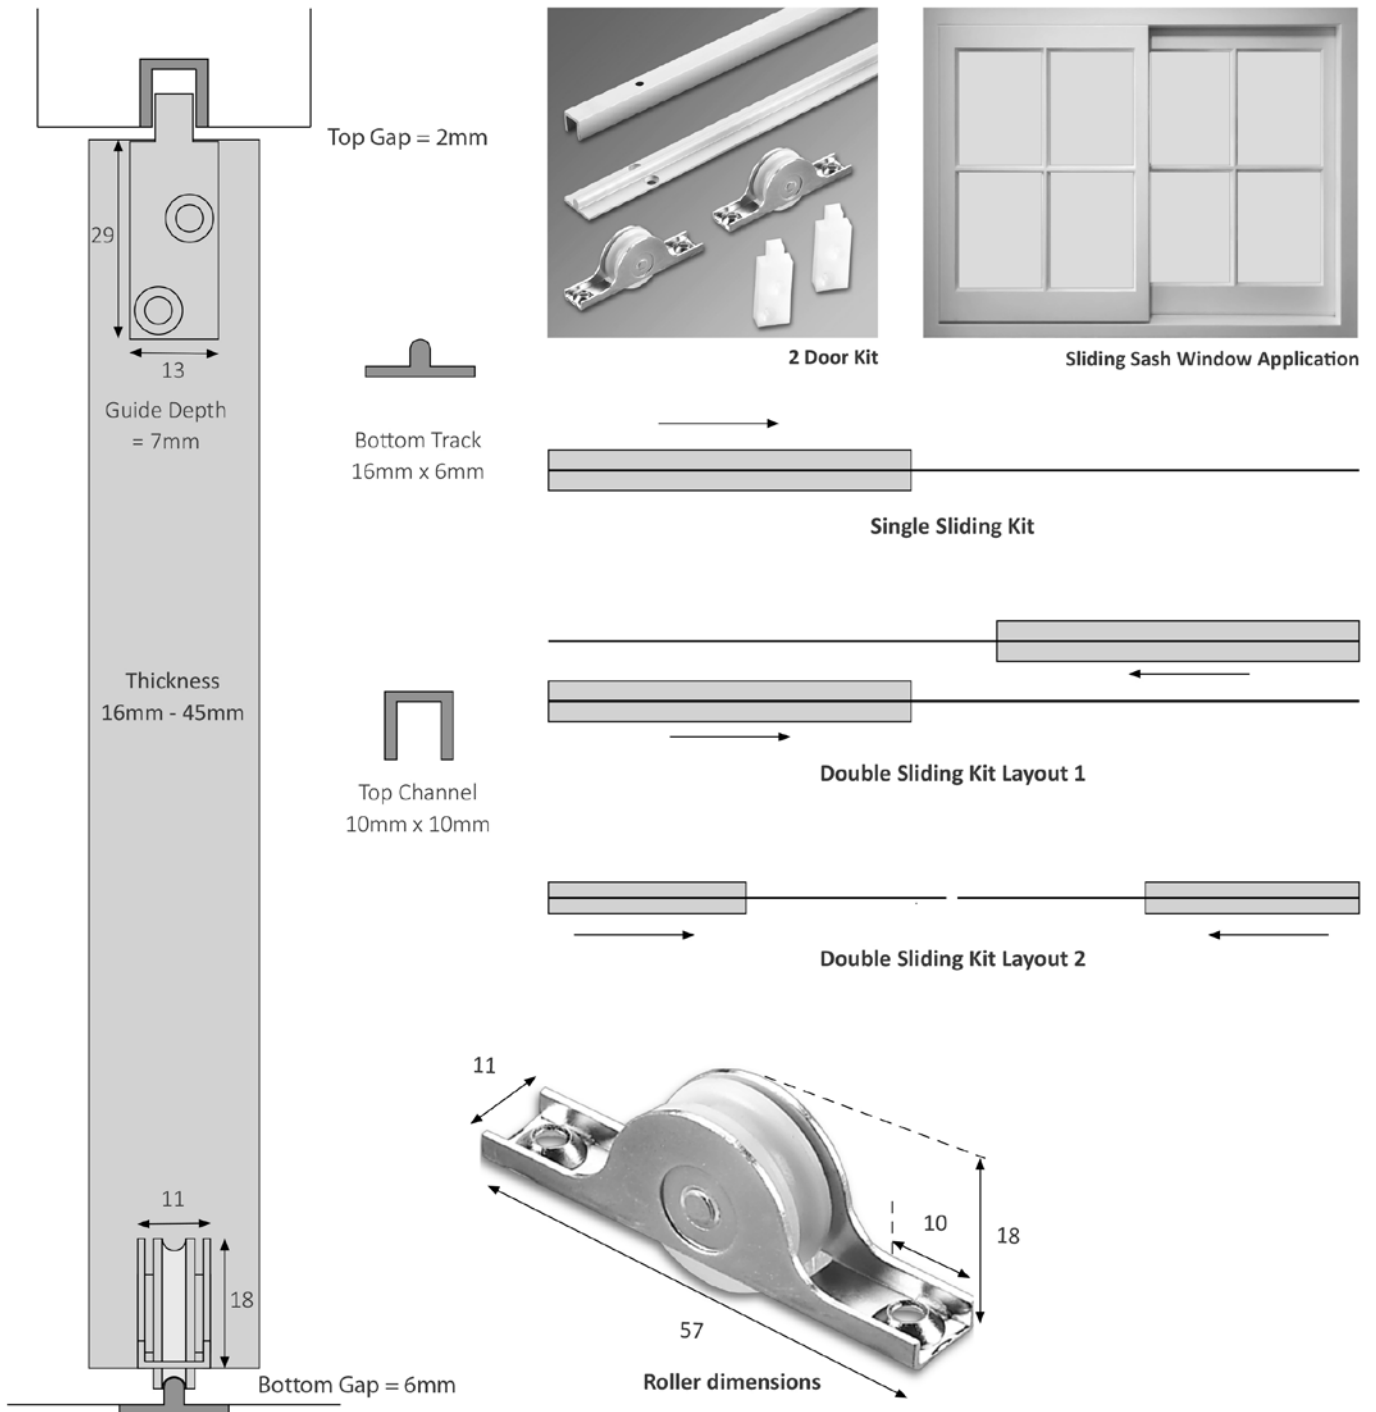

Yorkshire Slide 25

Yorkshire Slide 25 is our new offer for lightweight single sliding panels upto 25kg in weight. Available as either a single panel or double panel bi-passing kit.

Kits include 1800mm track and channels, guides and rollers, of which have very smooth bearings. Kits can also be used as light duty room divides / hatches.

If using on windows, we recommend the Excalibur Flush Window System.

**Can be used with Excalibur Shootbolt System
and Pocketed Keeps**