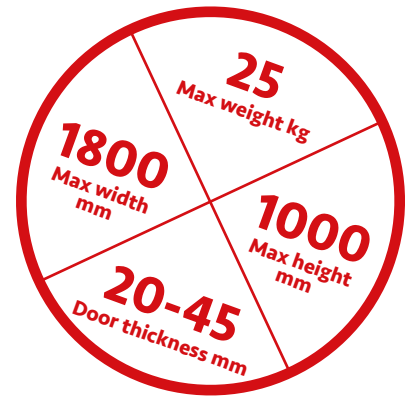

Yorkshire Slide 25

Yorkshire Slide 25 is our new offer for lightweight single sliding panels upto 25kg in weight. Available as either a single panel or double panel bi-passing kit.

Kits include 1800mm track and channels, guides and rollers, of which have very smooth bearings. Kits can also be used as light duty room divides / hatches.

If using on windows, we recommend the Excalibur Flush Window System.