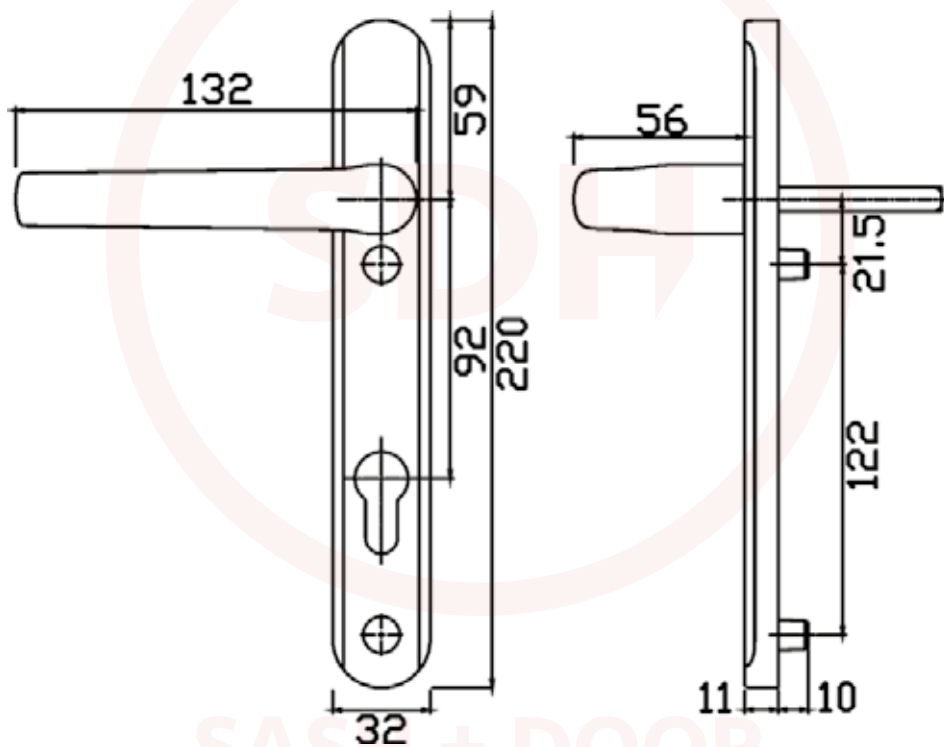

# Alpine Door Handle (92mm Centre)

SASH + DOOR  
HARDWARE