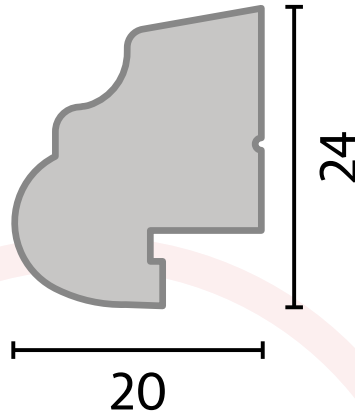

Door Glazing Beads

QW-DGB1
for 44mm doors

QW-DGB2
for 54mm doors

QW-DGB3
for 58mm &
60mm doors

Technical Details