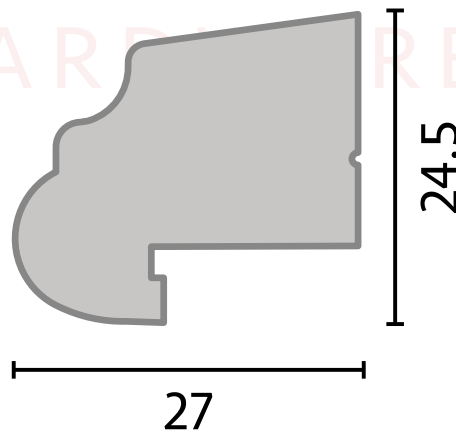

Door Glazing Beads

QW-DGB1
for 44mm doors

QW-DGB2
for 54mm doors

QW-DGB3
for 58mm &
60mm doors

Technical Details