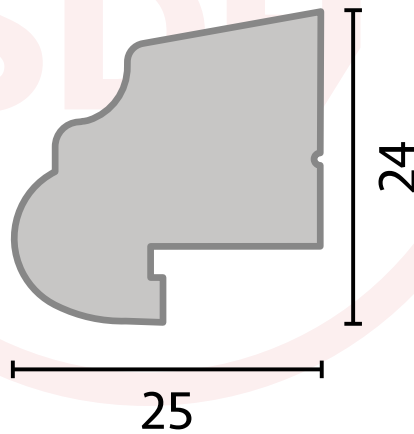

Door Glazing Beads

QW-DGB1
for 44mm doors

QW-DGB2
for 54mm doors

QW-DGB3
for 58mm &
60mm doors

Technical Details