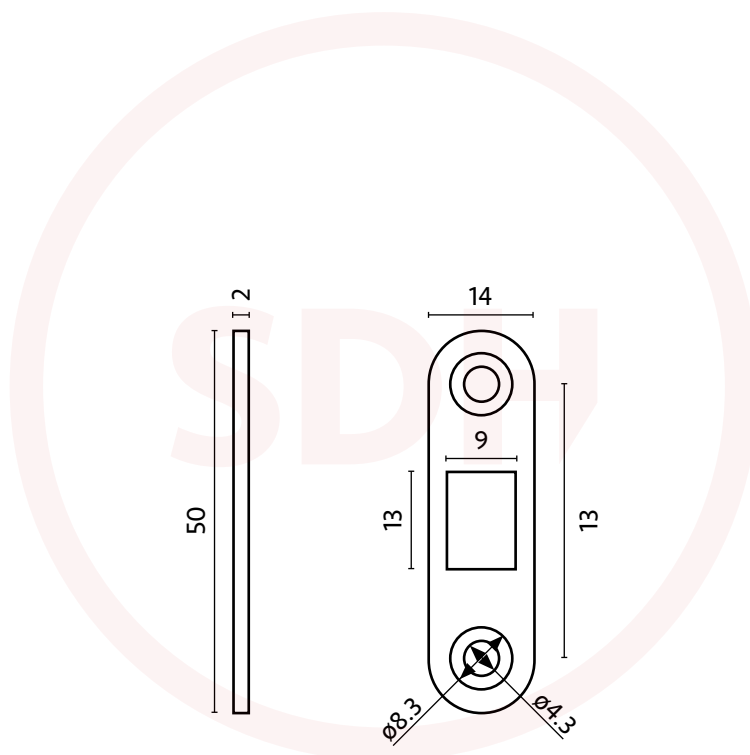

Ferco Finger Bolt Keep

SASH + DOOR
HARDWARE