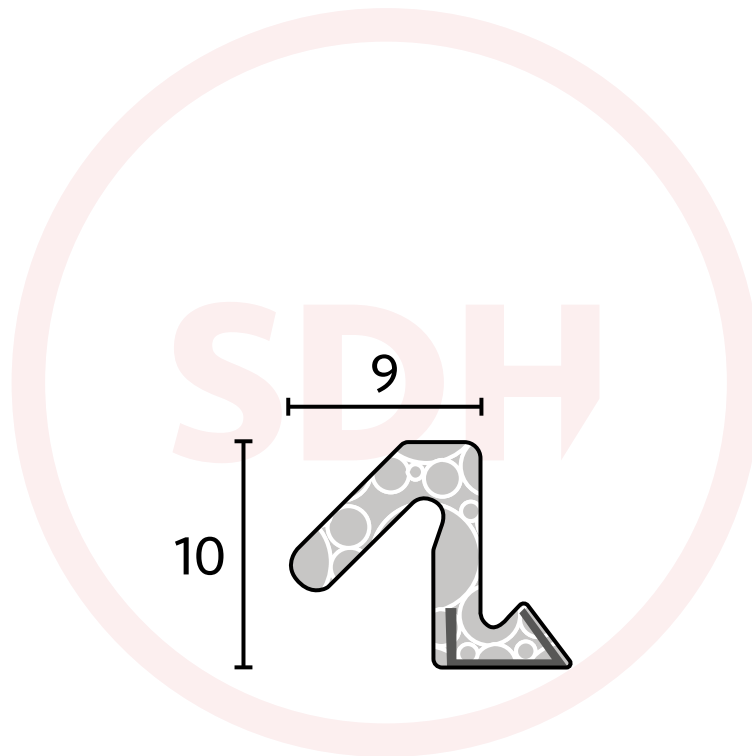

Technical Details

FT10

Groove: 2.8 x 6.5mm
Brown, White or Black

SASH + DOOR
HARDWARE