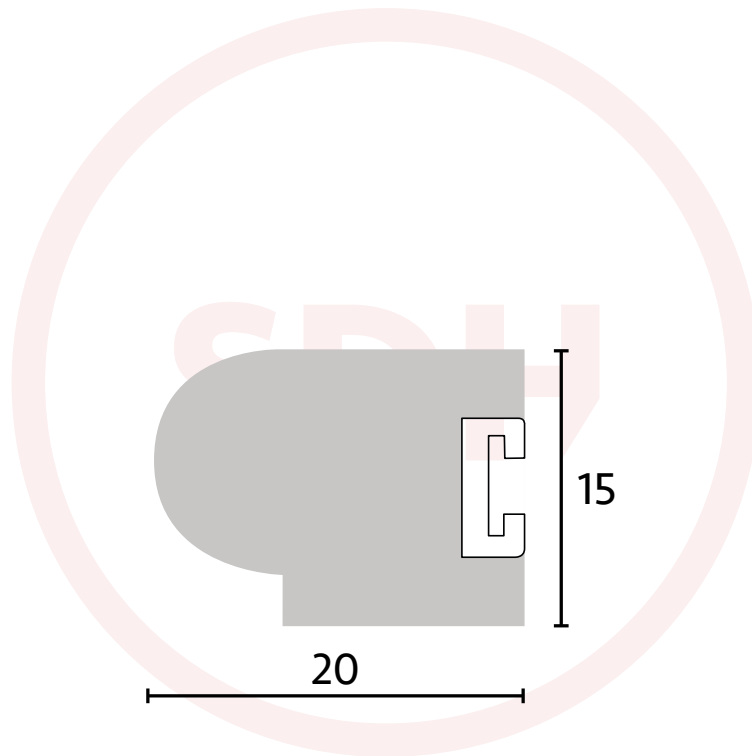

Technical Details

20 x 15mm Timber Staff Bead

- Primed
- 3 metres
- Includes carrier
- Please see below for suitable pile / T-Slot

SASH + DOOR
HARDWARE