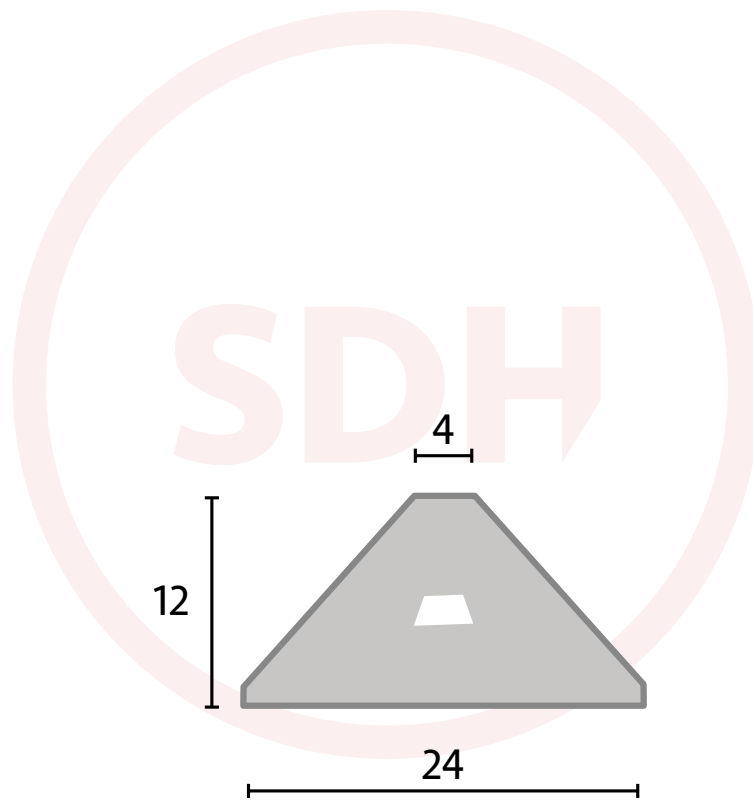

Technical Details

4mm Glazing Bar

SASH + DOOR
HARDWARE