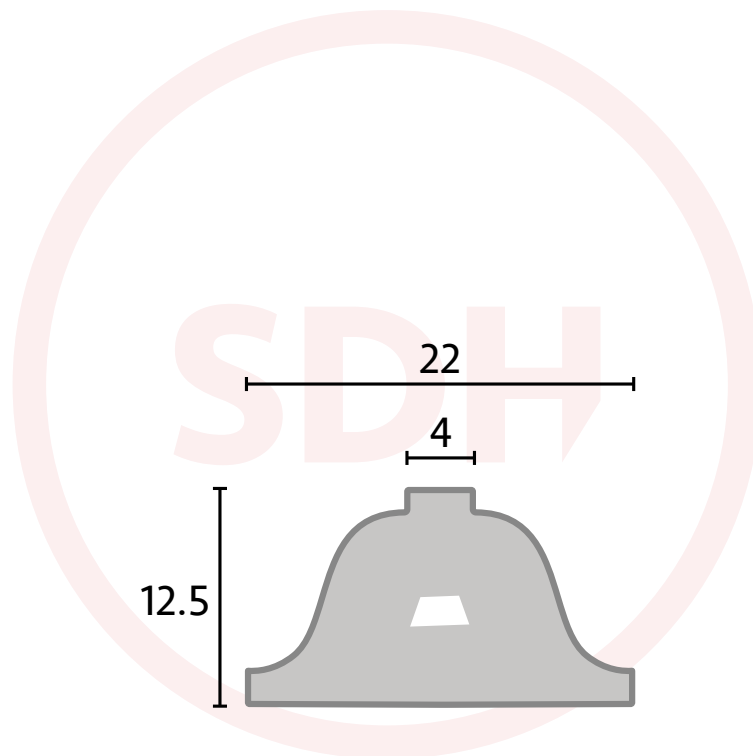

Technical Details

Glazing Bar

SASH + DOOR
HARDWARE