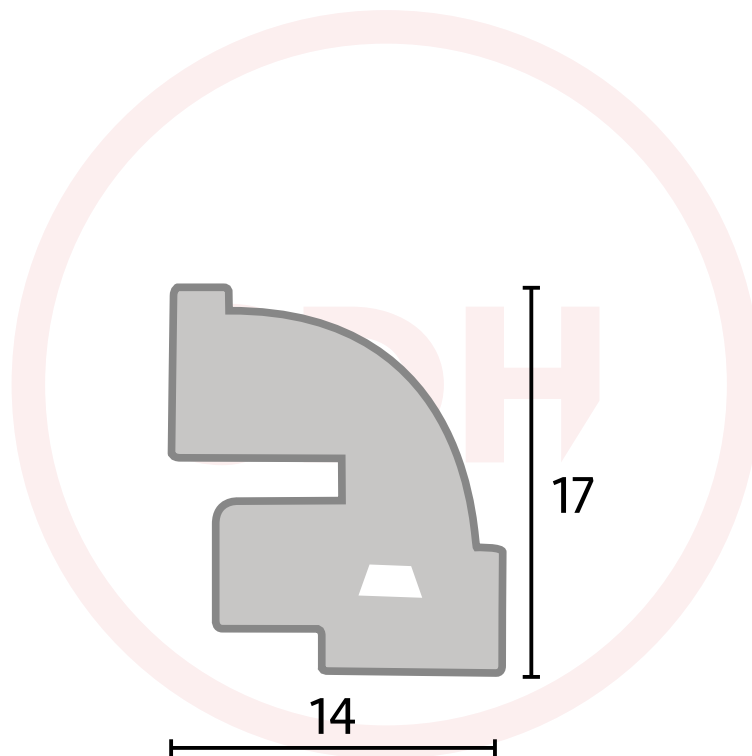

Technical Details

Glazing Bead

SASH + DOOR
HARDWARE