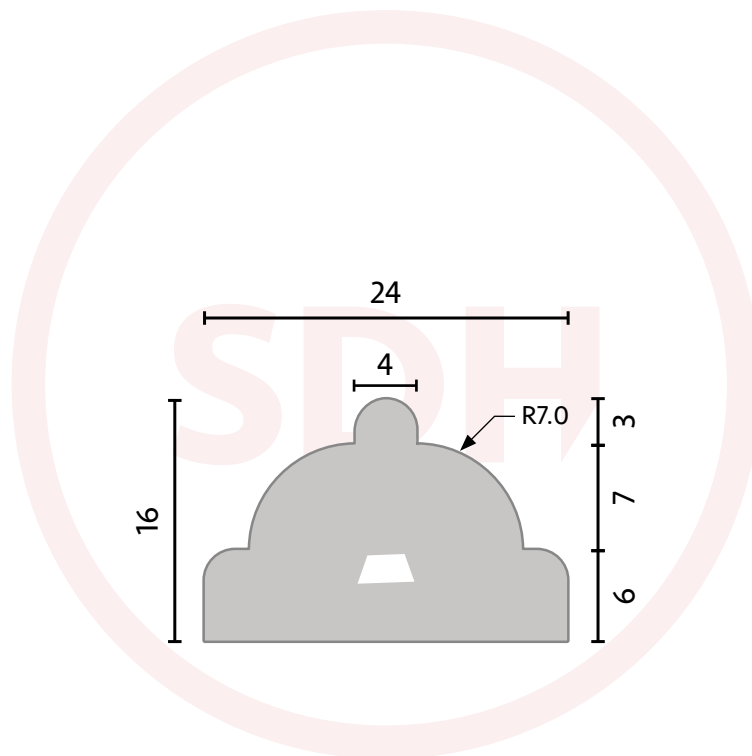

# 4mm Glazing Bead

SASH + DOOR  
HARDWARE