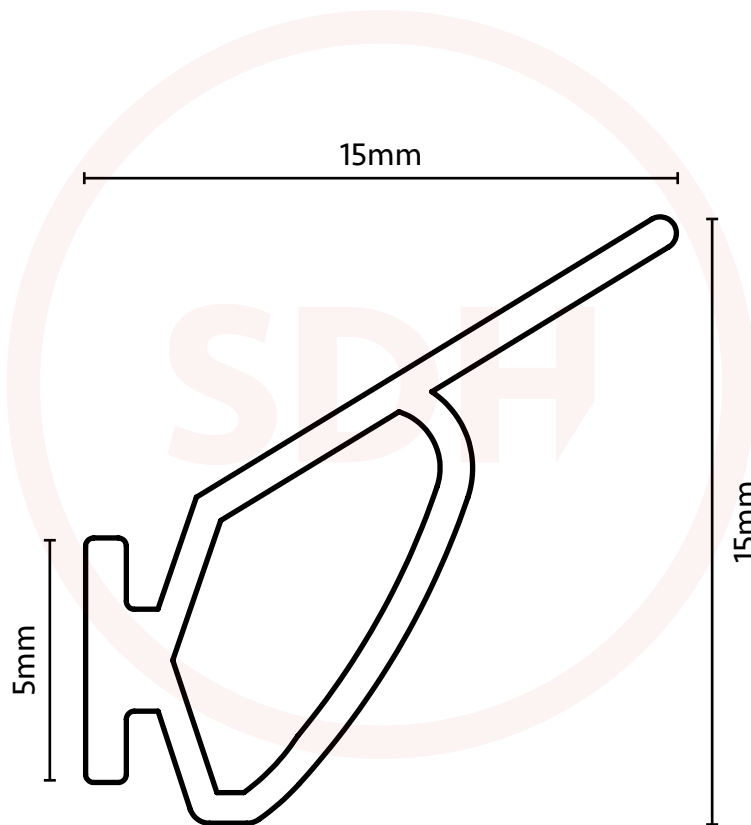

# Replacement Threshold Seal (T1)

SASH + DOOR  
HARDWARE