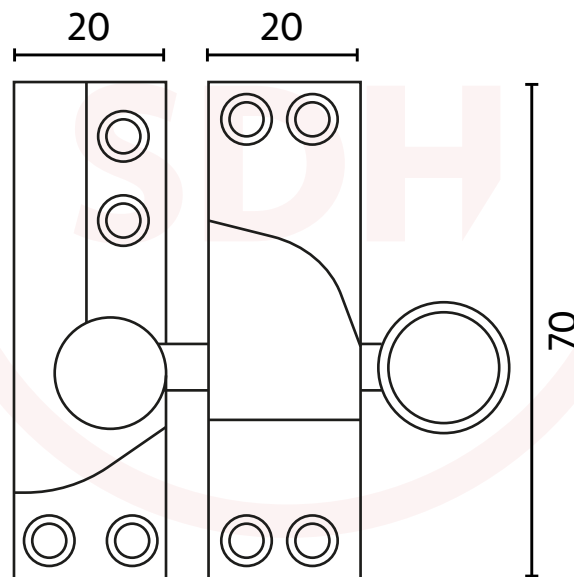

Sash Heritage Straight Arm Fastener Beehive Knob (Non-Locking)

SASH + DOOR
HARDWARE

NOTE : This product is made from Cast Brass and manufactured using the Traditional Sand Cast method.
The items requiring a Lacquer protection are protected using the Electrophoretically Lacquered process giving a very attractive long-lasting product.
When cleaning the product, use a cloth soaked in warm soapy water and dry off using clean dry cloth - Do not use any chemical cleaners as this will harm the product and will break down the lacquer and tarnish the product.
Due to the nature of the manufacturing process, a tolerance of + / - 5 % must be allowed on the weight and dimensions given on this product.