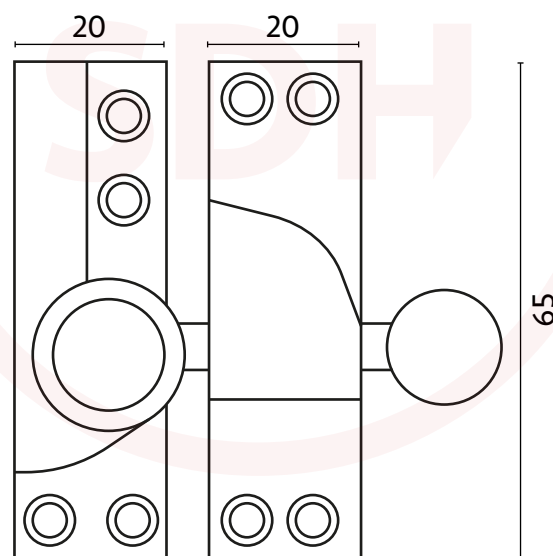

Sash Heritage Straight Arm Fastener Plain Round Knob - Standard (Non Locking)

SASH + DOOR
HARDWARE

NOTE : This product is made from Cast Brass and manufactured using the Traditional Sand Cast method. The items requiring a Lacquer protection are protected using the Electrophoretically Lacquered process giving a very attractive long-lasting product. When cleaning the product, use a cloth soaked in warm soapy water and dry off using clean dry cloth - Do not use any chemical cleaners as this will harm the product and will break down the lacquer and tarnish the product. Due to the nature of the manufacturing process, a tolerance of + / - 5 % must be allowed on the weight and dimensions given on this product.