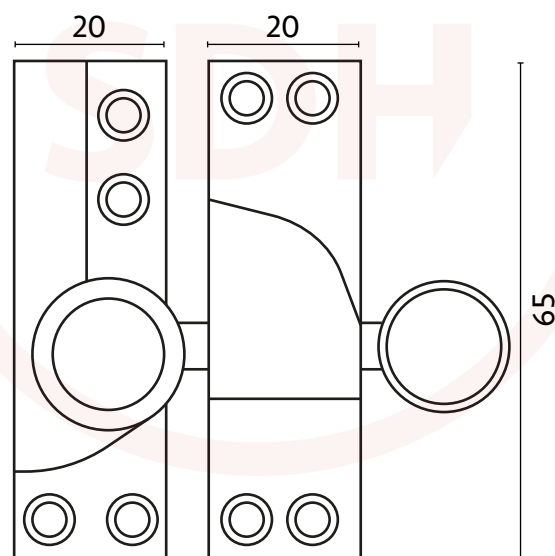

Sash Heritage Straight Arm Fastener Raised Round Knob - Standard (Non Locking)

NOTE : This product is made from Cast Brass and manufactured using the Traditional Sand Cast method.
The items requiring a Lacquer protection are protected using the Electrophoretically Lacquered process giving a very attractive long-lasting product.
When cleaning the product, use a cloth soaked in warm soapy water and dry off using clean dry cloth - Do not use any chemical cleaners as this will harm the product and will break down the lacquer and tarnish the product.
Due to the nature of the manufacturing process, a tolerance of + / - 5 % must be allowed on the weight and dimensions given on this product.