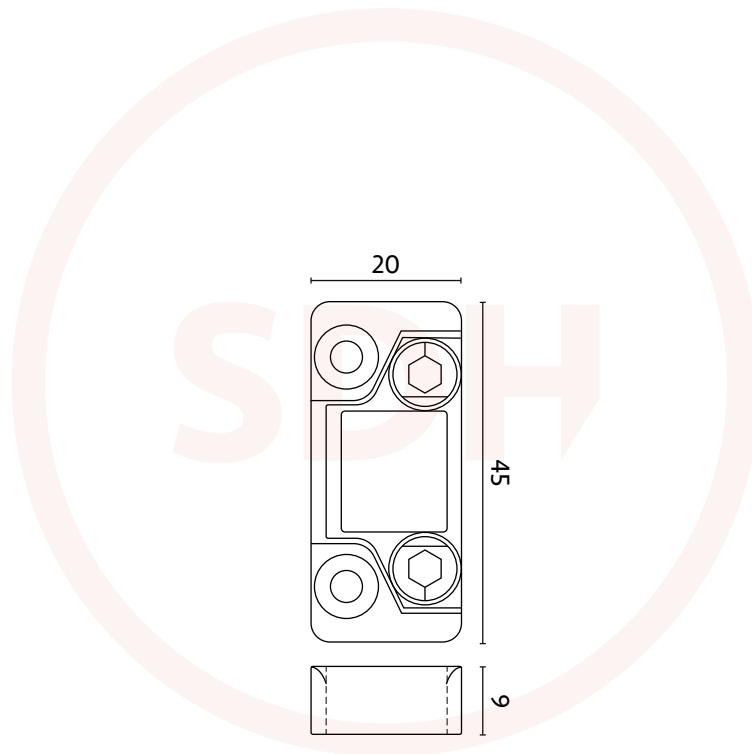

# SDH Single Shootbolt Adjustable Strike

SASH + DOOR  
HARDWARE