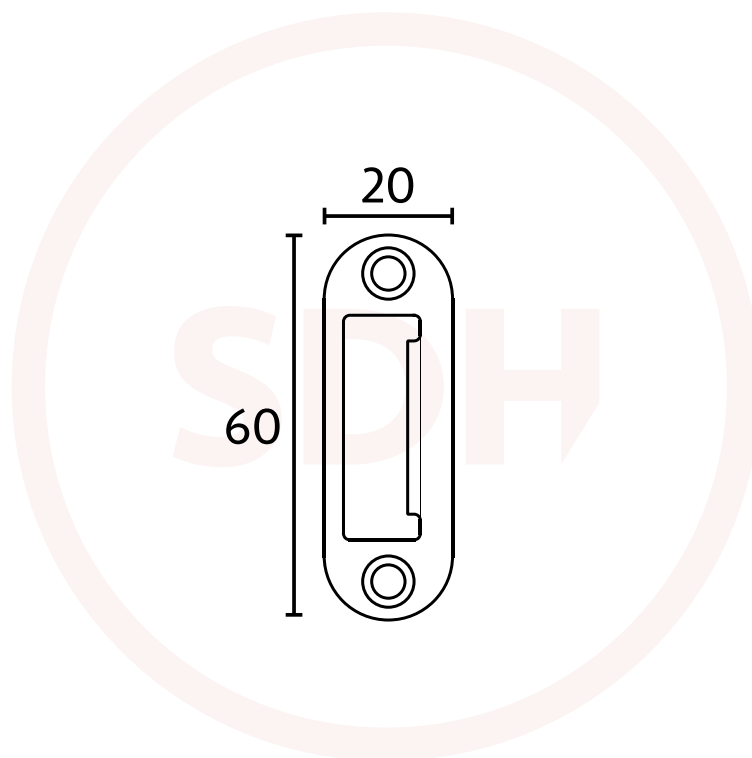

# Tongue Espag Single Keep

SASH + DOOR  
HARDWARE